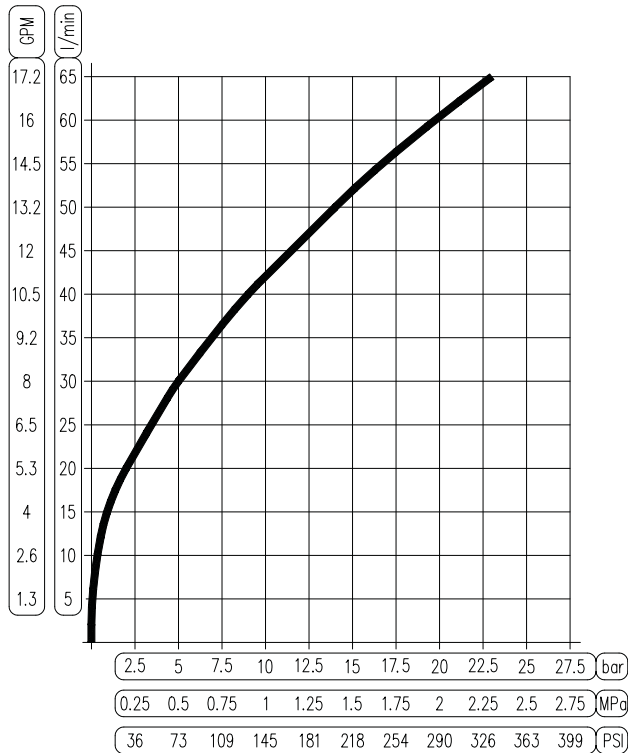

WASHDOWN GUN

ADJUSTABLE SPRAY PATTERN NOZZLE

DESIGN FEATURES

- Rated at 350 PSI
- Maximum working temperature of 195°F
- Adjustable cone angle from 0° to 60°
- Weighs 2 lbs.
- Accepts ½" male NPT connections
- Positive shutoff

FLOW RATE - PRESSURE (STRAIGHT NOZZLE)

ORDERING

Part Number	Description
941-410110-000	STVM Blue Spray Nozzle

Therm-Omega-Tech, Inc.
353 Ivyland Road
Warminster, PA 18974

1-877-379-8258
www.ThermOmegaTech.com