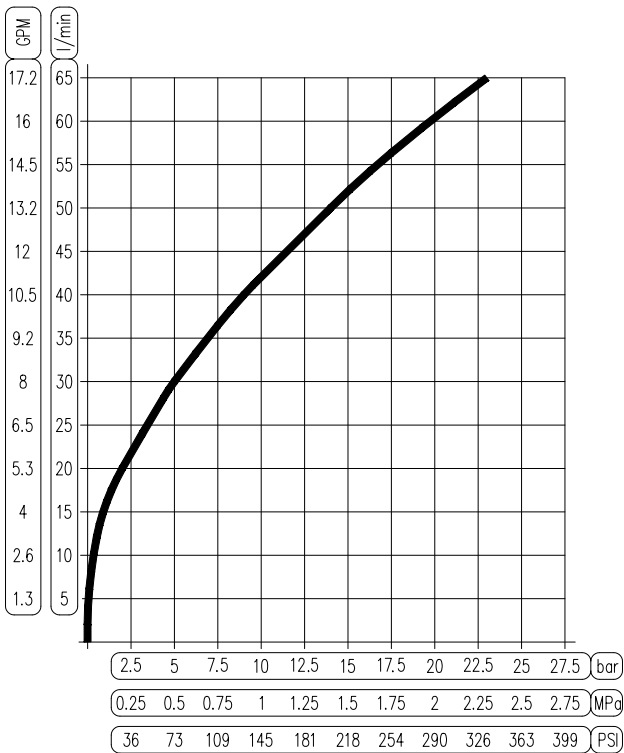

WASHDOWN GUN

ADJUSTABLE SPRAY PATTERN NOZZLE

DESIGN FEATURES

- Rated at 350 PSI (24 bar)
- Maximum working temperature of 194 °F (90 °C)
- Adjustable cone angle from 0° to 60°
- Weighs 2lbs. (0.9kg)
- Accepts 1/2" male NPT connections
- Positive shutoff

FLOW RATE - PRESSURE (STRAIGHT NOZZLE)

ORDERING

Part Number	Description
941-410110-000	STVM Blue Spray Nozzle

ThermOmegaTech, Inc.
353 Ivyland Road
Warminster, PA 18974

1-877-379-8258
www.ThermOmegaTech.com