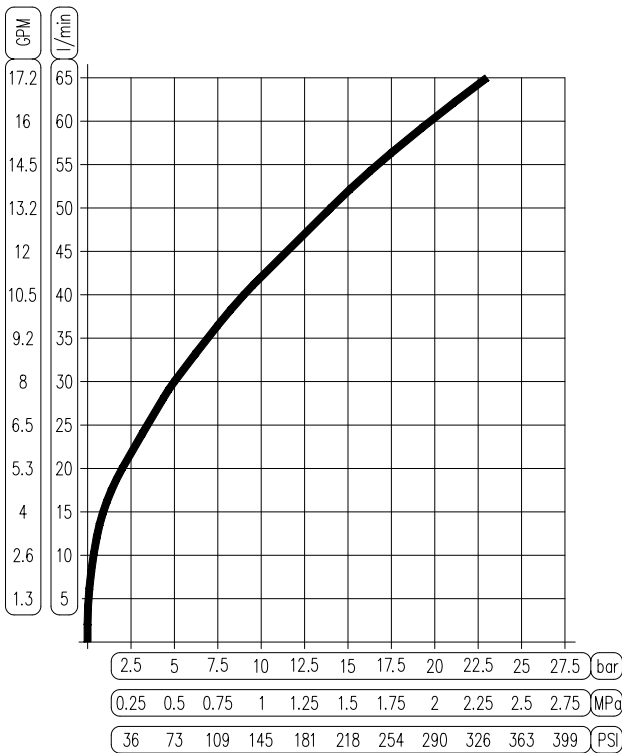

WASHDOWN GUN

ADJUSTABLE SPRAY PATTERN NOZZLE

DESIGN FEATURES

- Rated at 350 PSI (24 bar)
- Maximum working temperature of 194 °F (90 °C)
- Adjustable cone angle from 0° to 60°
- Weighs 2lbs. (0.9kg)
- Accepts 1/2" male NPT connections
- Positive shutoff

FLOW RATE - PRESSURE (STRAIGHT NOZZLE)

ORDERING

Part Number	Description
941-410110-000	STVM Blue Spray Nozzle

ThermOmegaTech®, Inc.
353 Ivyland Road
Warminster, PA 18974

1-877-379-8258
www.ThermOmegaTech.com