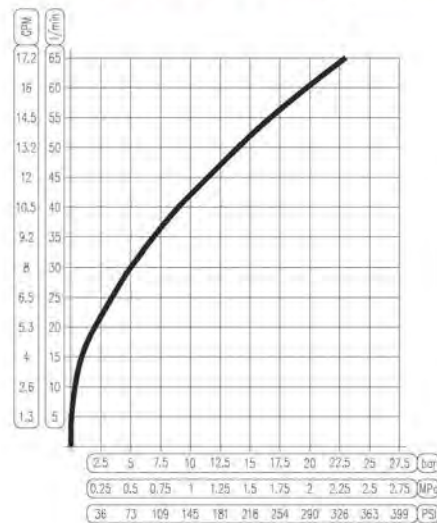

Not intended for steam service

Washdown Gun Flow Rate - Pressure

Washdown Gun Flow Rate - Pressure

Washdown Gun

- Rated at 350 PSIG
- Max working temperature of 195°F (90.6°C)
- Adjustable cone angle from 0° to 60°
- Weighs 2.1 lbs
- ½" FPT inlet
- Positive shut-off