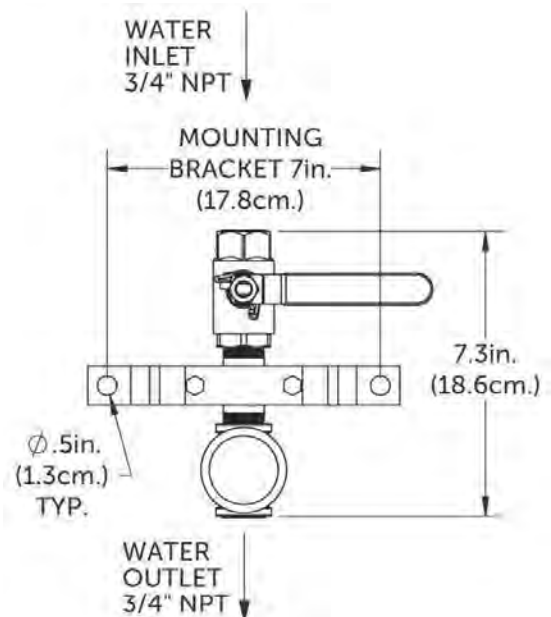

SPECIFICATIONS

TECHNICAL DATA

Maximum water pressure.....150 PSIG
 Maximum water inlet temperature..... 200°F (93.3°C)
 Approximate weight (w/o hose & gun).....5 lbs. (2.27 Kg)

SIZES AND PIPE CONNECTIONS

Mixing Station..... 3/4" NPT inlets and outlet
 Hose..... 3/4" NPT (male) swivel x 1/2" NPT (male) swivel
 Gun..... Accepts 1/2" male NPT

MATERIALS

Ball valve..... Stainless Steel or Bronze/B62
 Temperature gauge..... Stainless Steel/Plexi-glass
 Mounting bracket..... Stainless Steel
 Pipe fittings..... Stainless Steel or Brass/Bronze
 Hose rack..... Stainless Steel

DIMENSIONS

HCS WASHDOWN STATION

SINGLE CHANNEL WASHDOWN STATION

ACCESSORIES

Hose Assemblies

Colors	Black, White Creamery
Tube	EPDM
Reinforcement	4 Textile Plies
Cover	EPDM Smooth Finish
Fitting material	Brass and Plated Steel
Working pressure	300 PSIG (20.7 BAR)
Temperature limit	200°F (93.3°C)
Nominal I.D.	3/4"
Standard lengths	25ft, 50ft, & 75ft.

ORDERING INFORMATION

Part Number	Description
377 - 410020 - 000	HCS, Brass construction
377 - 410120 - 000	HCS, Stainless Steel construction
940 - 000100 - 050	50ft. Black Hot Water Hose (25, 50, and 75 feet lengths available)
940 - 100100 - 050	50ft. White Creamery Hot Water Hose (25, 50, and 75 feet lengths available)
941 - 410110 - 000	Blue Washdown Gun