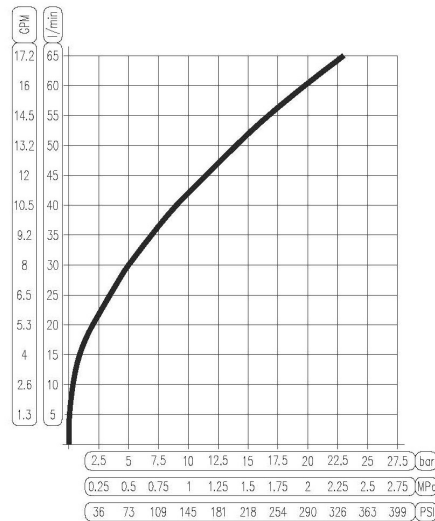

Washdown Gun Flow Rate - Pressure

Washdown Gun Flow Rate - Pressure

Washdown Gun

- Rated at 350 PSIG
- Max working temperature of 195°F (90.6°C)
- Adjustable cone angle from 0° to 60°
- Weighs 2.1 lbs
- ½" FPT inlet
- Positive shut-off