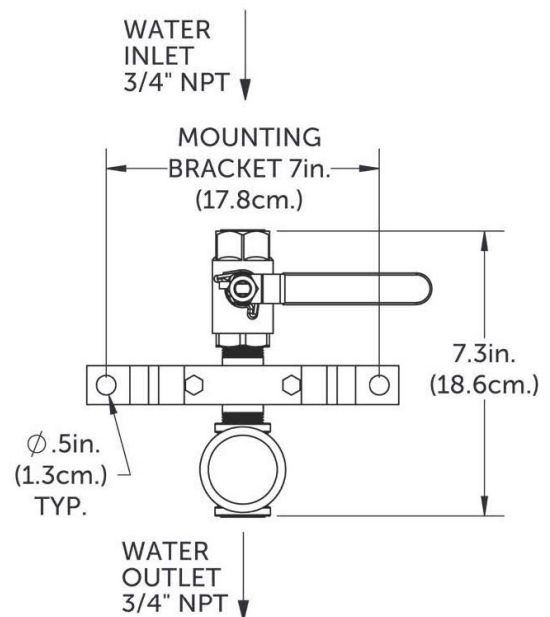

A Stainless Steel Mounting Bracket and hose rack are included. Inlet and outlet connections are 3/4" Female NPT and Brass or Stainless Steel versions are available. This unit is not designed for steam service.

SPECIFICATIONS

TECHNICAL DATA

Maximum water pressure.....150 PSIG
 Maximum water inlet temperature.....200°F (93.3°C)
 Approximate weight (w/o hose & gun).....5 lbs. (2.27 Kg)

SIZES AND PIPE CONNECTIONS

Mixing Station..... 3/4" NPT inlets and outlet
 Hose..... 3/4" NPT (male) swivel x 1/2" NPT (male) swivel
 Gun..... Accepts 1/2" male NPT

DIMENSIONS

HCS WASHDOWN STATION

SINGLE CHANNEL WASHDOWN STATION

ACCESSORIES

Hose Assemblies

Colors	Black, White Creamery
Tube	EPDM
Reinforcement	4 Textile Plies
Cover	EPDM Smooth Finish
Fitting material	Brass and Plated Steel
Working pressure	300 PSIG (20.7 BAR)
Temperature limit	200°F (93.3°C)
Nominal I.D.	3/4"
Standard lengths	25ft, 50ft, & 75ft.

ORDERING INFORMATION

Part Number	Description
377 - 410020 - 000	HCS, Brass construction
377 - 410120 - 000	HCS, Stainless Steel construction
940 - 000100 - 050	50ft. Black Hot Water Hose (25, 50, and 75 feet lengths available)
940 - 100100 - 050	50ft. White Creamery Hot Water Hose (25, 50, and 75 feet lengths available)
941 - 410110 - 000	Blue Washdown Gun