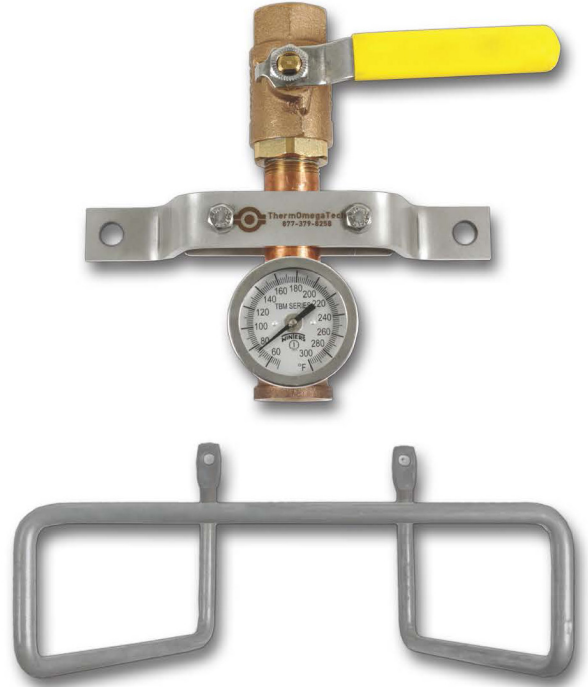

HCS WASHDOWN STATION

SINGLE CHANNEL WASHDOWN STATION

The ThermOmegaTech HCS Single Channel Washdown Station provides convenient delivery of a single stream of hot or cold water for washdown applications. A quarter turn ball valve provides simple, yet effective control, while the integrated temperature gauge gives confirmation of outlet water temperature.

A Stainless Steel Mounting Bracket and hose rack are included. Inlet and outlet connections are 3/4" Female NPT and Brass or Stainless Steel versions are available. This unit is not designed for steam service.

MATERIALS

Ball valve..... Stainless Steel or Bronze/B62
 Temperature gauge..... Stainless Steel/Plexi-glass
 Mounting bracket..... Stainless Steel
 Pipe fittings..... Stainless Steel or Brass/Bronze
 Hose rack..... Stainless Steel

DIMENSIONS

HCS WASHDOWN STATION

SINGLE CHANNEL WASHDOWN STATION

ACCESSORIES

Hose Assemblies

Colors	Black, White Creamery
Tube	EPDM
Reinforcement	4 Textile Plies
Cover	EPDM Smooth Finish
Fitting material	Brass and Plated Steel
Working pressure	300 PSIG (20.7 BAR)
Temperature limit	200°F (93.3°C)
Nominal I.D.	3/4"
Standard lengths	25ft, 50ft, & 75ft.