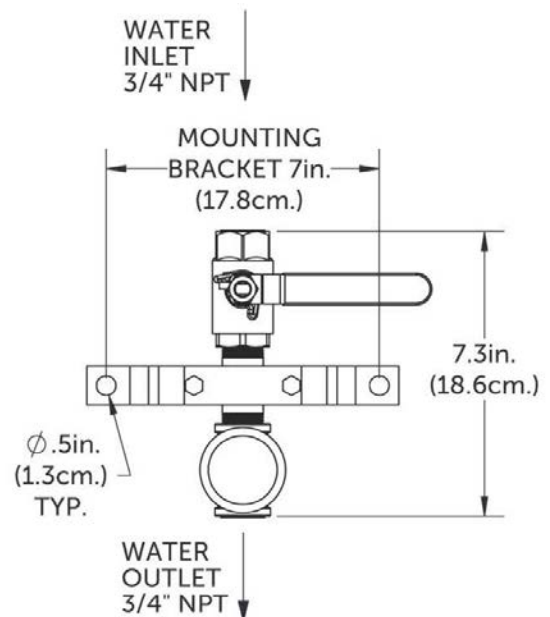

SPECIFICATIONS

TECHNICAL DATA

Maximum water pressure.....150 PSIG
 Maximum water inlet temperature..... 200°F (93.3°C)
 Approximate weight (w/o hose & gun).....5 lbs. (2.27 Kg)

SIZES AND PIPE CONNECTIONS

Mixing Station..... 3/4" NPT inlets and outlet
 Hose..... 3/4" NPT (male) swivel x 1/2" NPT (male) swivel
 Gun..... Accepts 1/2" male NPT

MATERIALS

Ball valve..... Stainless Steel or Bronze/B62
 Temperature gauge..... Stainless Steel/Plexi-glass
 Mounting bracket..... Stainless Steel
 Pipe fittings..... Stainless Steel or Brass/Bronze
 Hose rack..... Stainless Steel

DIMENSIONS

HCS WASHDOWN STATION

SINGLE CHANNEL WASHDOWN STATION

ACCESSORIES

Hose Assemblies

Colors	Black, White Creamery
Tube	EPDM
Reinforcement	4 Textile Plies
Cover	EPDM Smooth Finish
Fitting material	Brass and Plated Steel
Working pressure	300 PSIG (20.7 BAR)
Temperature limit	200°F (93.3°C)
Nominal I.D.	3/4"
Standard lengths	25ft, 50ft, & 75ft.

ORDERING INFORMATION

Part Number	Description
377 - 410020 - 000	HCS, Brass construction
377 - 410120 - 000	HCS, Stainless Steel construction
940 - 000100 - 050	50ft. Black Hot Water Hose (25, 50, and 75 feet lengths available)
940 - 100100 - 050	50ft. White Creamery Hot Water Hose (25, 50, and 75 feet lengths available)
941 - 410110 - 000	Blue Washdown Gun