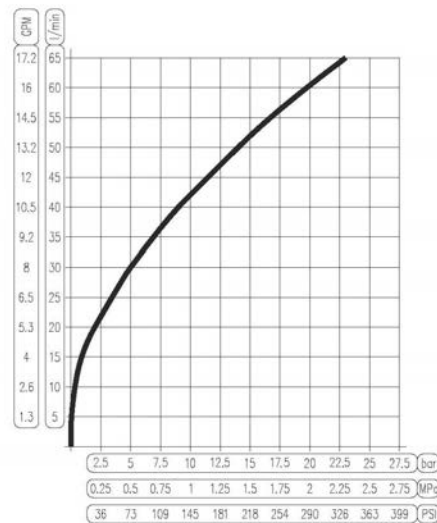

Not intended for steam service

Washdown Gun Flow Rate - Pressure

Washdown Gun Flow Rate - Pressure

Washdown Gun

- Rated at 350 PSIG
- Max working temperature of 195°F (90.6°C)
- Adjustable cone angle from 0° to 60°
- Weighs 2.1 lbs
- ½" FPT inlet
- Positive shut-off