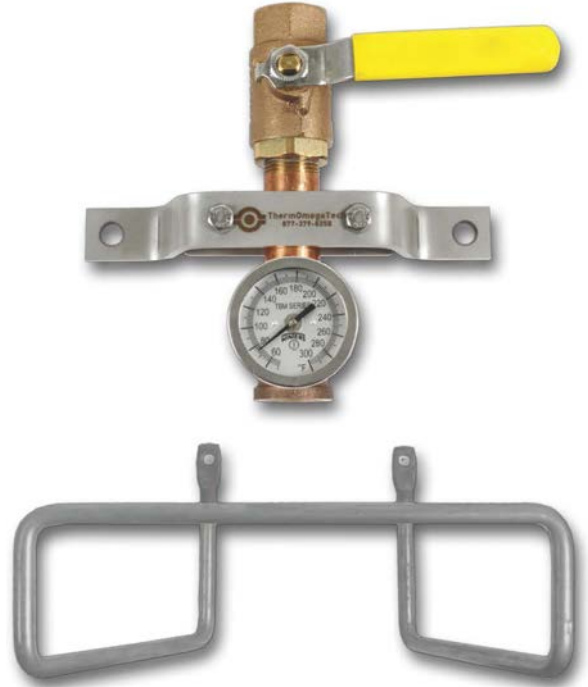

HCS WASHDOWN STATION

SINGLE CHANNEL WASHDOWN STATION

The ThermOmegaTech® HCS Single Channel Washdown Station provides convenient delivery of a single stream of hot or cold water for washdown applications. A quarter turn ball valve provides simple, yet effective control, while the integrated temperature gauge gives confirmation of outlet water temperature.

A Stainless Steel Mounting Bracket and hose rack are included. Inlet and outlet connections are 3/4" Female NPT and Brass or Stainless Steel versions are available. This unit is not designed for steam service.

DIMENSIONS

HCS WASHDOWN STATION

SINGLE CHANNEL WASHDOWN STATION

ACCESSORIES

Hose Assemblies

Colors	Black, White Creamery
Tube	EPDM
Reinforcement	4 Textile Plies
Cover	EPDM Smooth Finish
Fitting material	Brass and Plated Steel
Working pressure	300 PSIG (20.7 BAR)
Temperature limit	200°F (93.3°C)
Nominal I.D.	3/4"
Standard lengths	25ft, 50ft, & 75ft.

ORDERING INFORMATION

Part Number	Description
377 - 410020 - 000	HCS, Brass construction
377 - 410120 - 000	HCS, Stainless Steel construction
940 - 000100 - 050	50ft. Black Hot Water Hose (25, 50, and 75 feet lengths available)
940 - 100100 - 050	50ft. White Creamery Hot Water Hose (25, 50, and 75 feet lengths available)
941 - 410110 - 000	Blue Washdown Gun