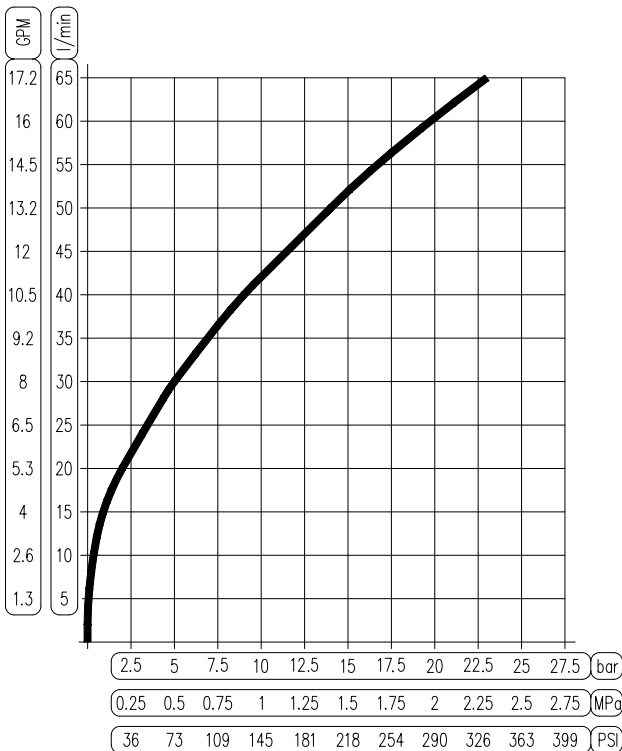

SS WASHDOWN GUN

ADJUSTABLE SPRAY PATTERN NOZZLE

DESIGN FEATURES

- Rated at 350 PSI (24 bar)
- Maximum working temperature of 194 °F (90 °C)
- Adjustable cone angle from 0° to 60°
- Weighs 2lbs. (0.9kg)
- Accepts 1/2" male NPT connections
- Positive shutoff
- SS body and handle

FLOW RATE - PRESSURE (STRAIGHT NOZZLE)

ORDERING

Part Number	Description
941-510100-000	SS Washdown Spary Gun

ThermOmegaTech®, Inc.
353 Ivyland Road
Warminster, PA 18974

1-877-379-8258
www.ThermOmegaTech.com