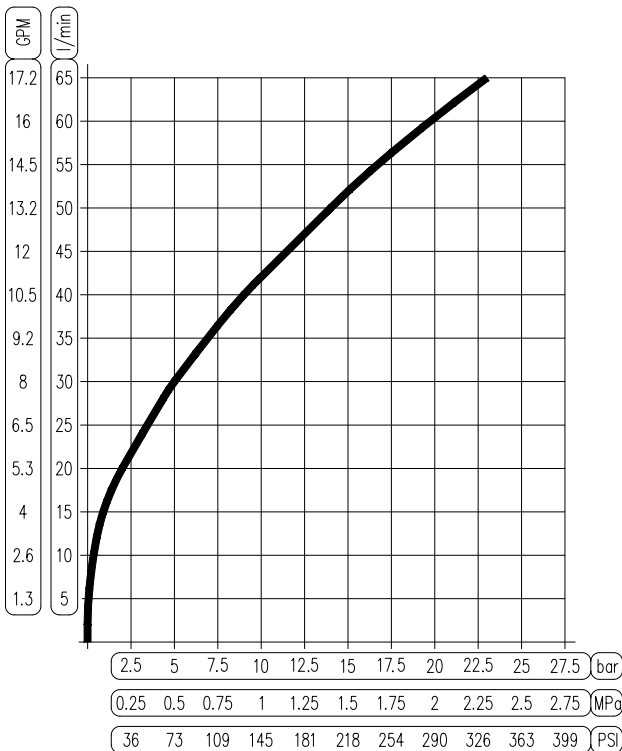

SS WASHDOWN GUN

ADJUSTABLE SPRAY PATTERN NOZZLE

DESIGN FEATURES

- Rated at 350 PSI (24 bar)
- Maximum working temperature of 194 °F (90 °C)
- Adjustable cone angle from 0° to 60°
- Weighs 2lbs. (0.9kg)
- Accepts 1/2" male NPT connections
- Positive shutoff
- SS body and handle

FLOW RATE - PRESSURE (STRAIGHT NOZZLE)

ORDERING

Part Number	Description
941-510100-000	SS Washdown Spary Gun