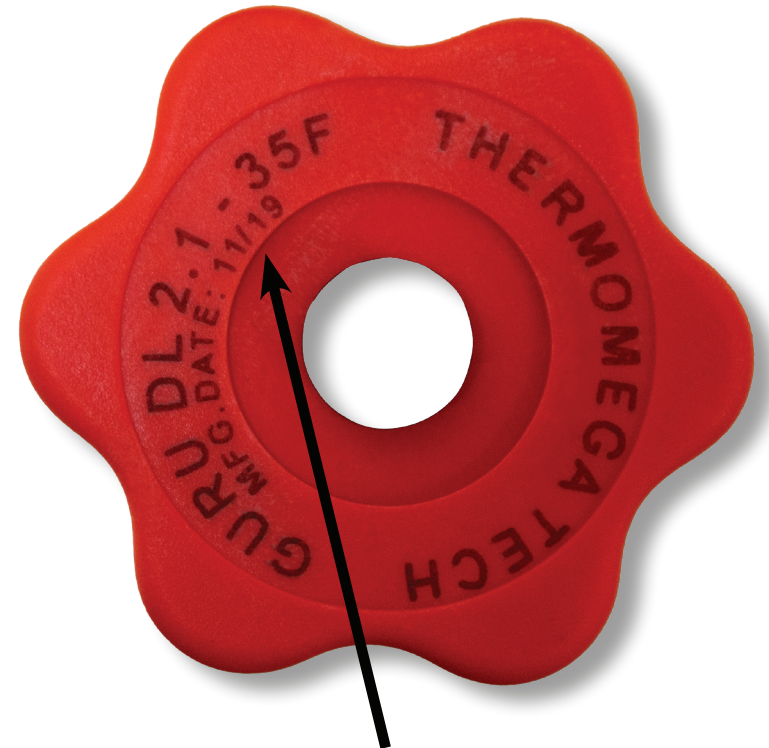

GURU CAP COLOR CODE CHART

COLOR	START January 1st	END December 31st
Green	2016	
Yellow	2017	
White	2018	
Red	2019	
Silver	2020	
Green	2021	
Yellow	2022	
White	2023	
Red	2024	
Silver	2025	

Series repeats

The "MFG DATE" (11/19 = November 2019) is laser marked on top of the GURU plastic cap