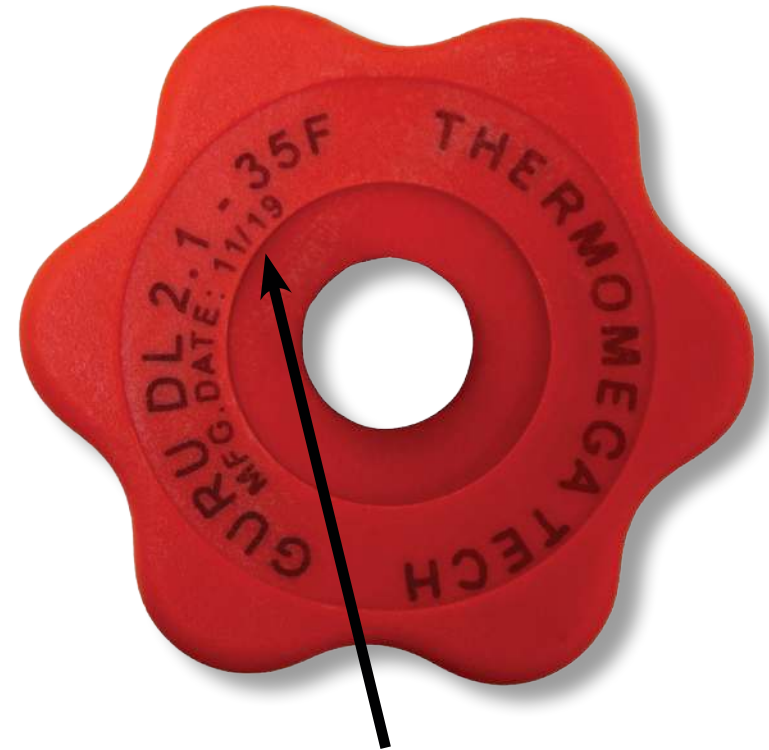

GURU CAP COLOR CODE CHART

COLOR	START January 1st	END December 31st
Green	2016	
Yellow	2017	
White	2018	
Red	2019	
Silver	2020	
Green	2021	
Yellow	2022	
White	2023	
Red	2024	
Silver	2025	

Series repeats

The "MFG DATE" (11/19 = November 2019) is laser marked on top of the GURU plastic cap