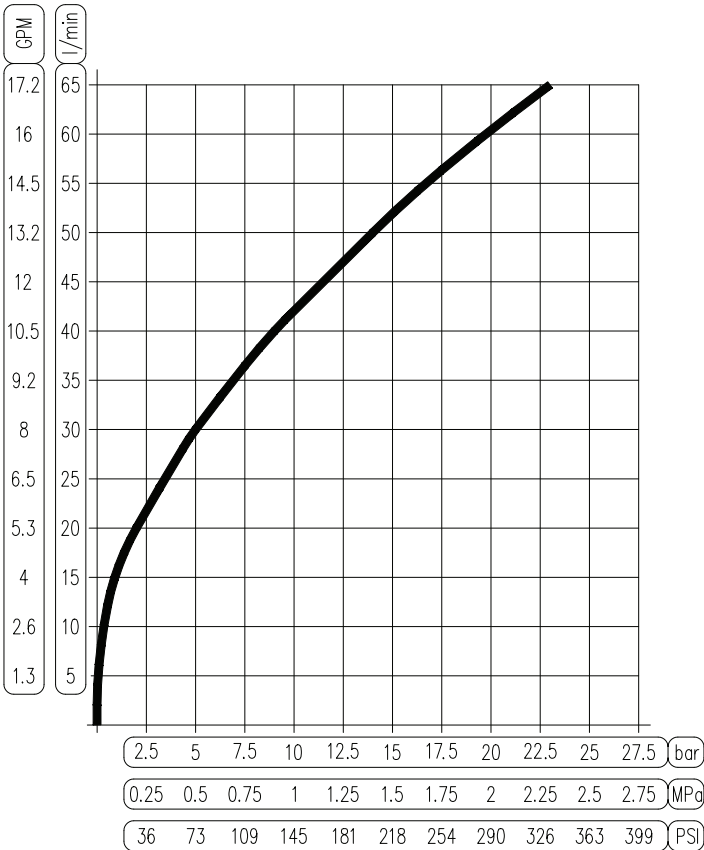

WASHDOWN GUN

ADJUSTABLE SPRAY PATTERN NOZZLE

DESIGN FEATURES

- Rated at 350 PSI (24 bar)
- Maximum working temperature of 194 °F (90 °C)
- Adjustable cone spray angle from 0° to 60°
- Weighs 2lbs. (0.9kg)
- Accepts 1/2" male NPT connections
- Positive shutoff

FLOW RATE - PRESSURE (STRAIGH NOZZLE)

ORDERING

Part Number	Description
941-410110-000	STVM Blue Spray Nozzle

ThermOmegaTech®, Inc.
353 Ivyland Road
Warminster, PA 18974

1-877-379-8258
www.ThermOmegaTech.com