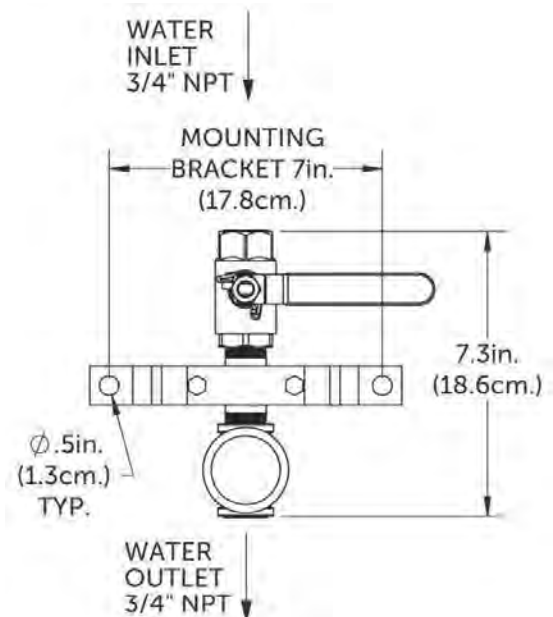

SPECIFICATIONS

TECHNICAL DATA

Maximum water pressure.....150 PSIG
 Maximum water inlet temperature..... 200°F (93.3°C)
 Approximate weight (w/o hose & gun).....5 lbs. (2.27 Kg)

SIZES AND PIPE CONNECTIONS

Mixing Station..... 3/4" NPT inlets and outlet
 Hose..... 3/4" NPT (male) swivel x 1/2" NPT (male) swivel
 Gun..... Accepts 1/2" male NPT

MATERIALS

Ball valve..... Stainless Steel or Bronze/B62
 Temperature gauge..... Stainless Steel/Plexi-glass
 Mounting bracket..... Stainless Steel
 Pipe fittings..... Stainless Steel or Brass/Bronze
 Hose rack..... Stainless Steel

DIMENSIONS

HCS WASHDOWN STATION

SINGLE CHANNEL WASHDOWN STATION

ACCESSORIES

Hose Assemblies

Colors	Black, White Creamery
Tube	EPDM
Reinforcement	4 Textile Plies
Cover	EPDM Smooth Finish
Fitting material	Brass and Plated Steel
Working pressure	300 PSIG (20.7 BAR)
Temperature limit	200°F (93.3°C)
Nominal I.D.	3/4"
Standard lengths	25ft, 50ft, & 75ft.

ORDERING INFORMATION

Part Number	Description
377 - 410020 - 000	HCS, Brass construction
377 - 410120 - 000	HCS, Stainless Steel construction
940 - 000100 - 050	50ft. Black Hot Water Hose (25, 50, and 75 feet lengths available)
940 - 100100 - 050	50ft. White Creamery Hot Water Hose (25, 50, and 75 feet lengths available)
941 - 410110 - 000	Blue Washdown Gun