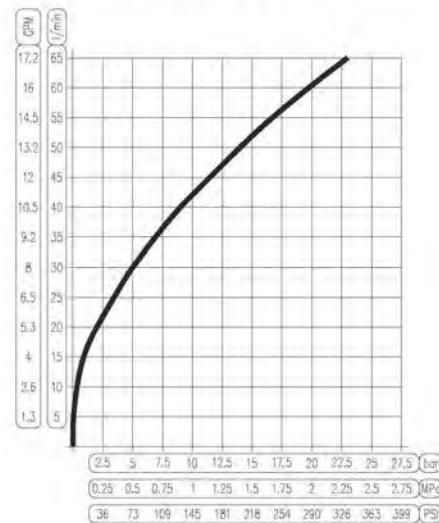

Not intended for steam service

Washdown Gun Flow Rate - Pressure

Washdown Gun Flow Rate - Pressure

Washdown Gun

- Rated at 350 PSIG
- Max working temperature of 195°F (90.6°C)
- Adjustable cone angle from 0° to 60°
- Weighs 2.1 lbs
- ½" FPT inlet
- Positive shut-off