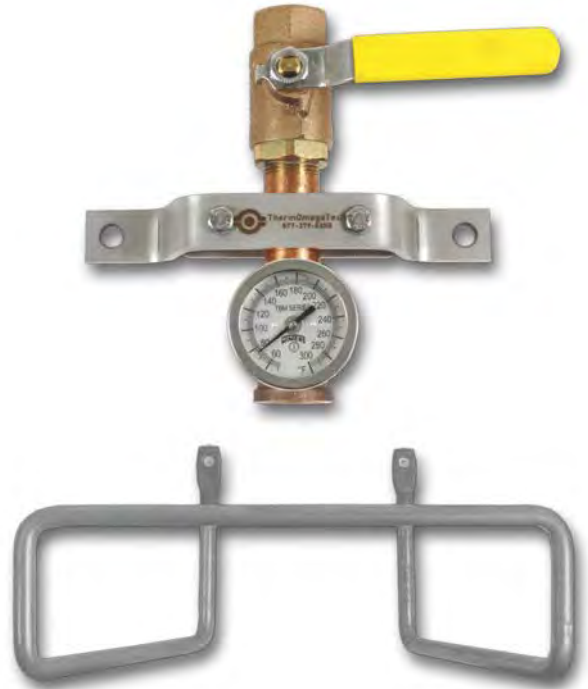

HCS WASHDOWN STATION

SINGLE CHANNEL WASHDOWN STATION

The ThermOmegaTech® HCS Single Channel Washdown Station provides convenient delivery of a single stream of hot or cold water for washdown applications. A quarter turn ball valve provides simple, yet effective control, while the integrated temperature gauge gives confirmation of outlet water temperature.

A Stainless Steel Mounting Bracket and hose rack are included. Inlet and outlet connections are 3/4" Female NPT and Brass or Stainless Steel versions are available. This unit is not designed for steam service.

Mixing Station..... 3/4" NPT inlets and outlet
 Hose..... 3/4" NPT (male) swivel x 1/2" NPT (male) swivel
 Gun..... Accepts 1/2" male NPT

MATERIALS

Ball valve..... Stainless Steel or Bronze/B62
 Temperature gauge..... Stainless Steel/Plexi-glass
 Mounting bracket..... Stainless Steel
 Pipe fittings..... Stainless Steel or Brass/Bronze
 Hose rack..... Stainless Steel

DIMENSIONS

HCS WASHDOWN STATION

SINGLE CHANNEL WASHDOWN STATION

ACCESSORIES

Hose Assemblies

Colors	Black, White Creamery
Tube	EPDM
Reinforcement	4 Textile Plies
Cover	EPDM Smooth Finish
Fitting material	Brass and Plated Steel
Working pressure	300 PSIG (20.7 BAR)
Temperature limit	200°F (93.3°C)
Nominal I.D.	3/4"
Standard lengths	25ft, 50ft, & 75ft.