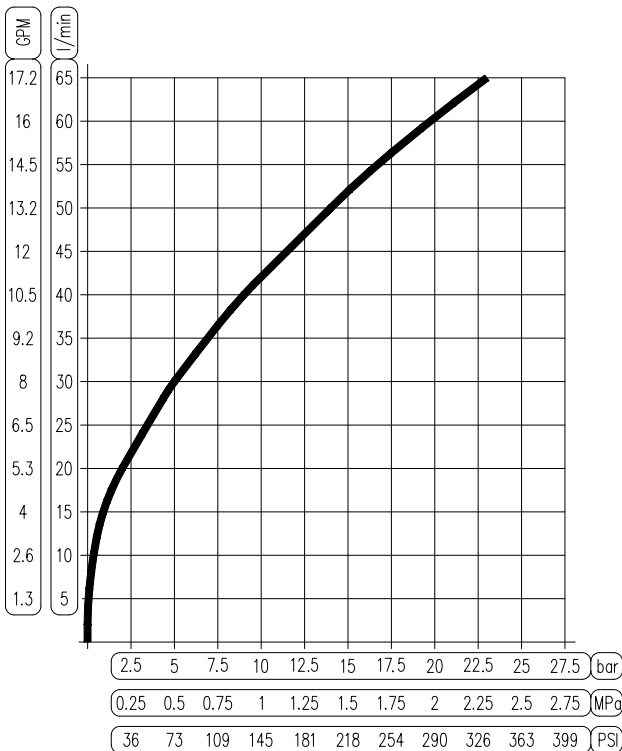

## SS WASHDOWN GUN

ADJUSTABLE SPRAY PATTERN NOZZLE

### DESIGN FEATURES

- Rated at 350 PSI (24 bar)
- Maximum working temperature of 194 °F (90 °C)
- Adjustable cone angle from 0° to 60°
- Weighs 2lbs. (0.9kg)
- Accepts 1/2" male NPT connections
- Positive shutoff
- SS body and handle

### FLOW RATE - PRESSURE (STRAIGHT NOZZLE)