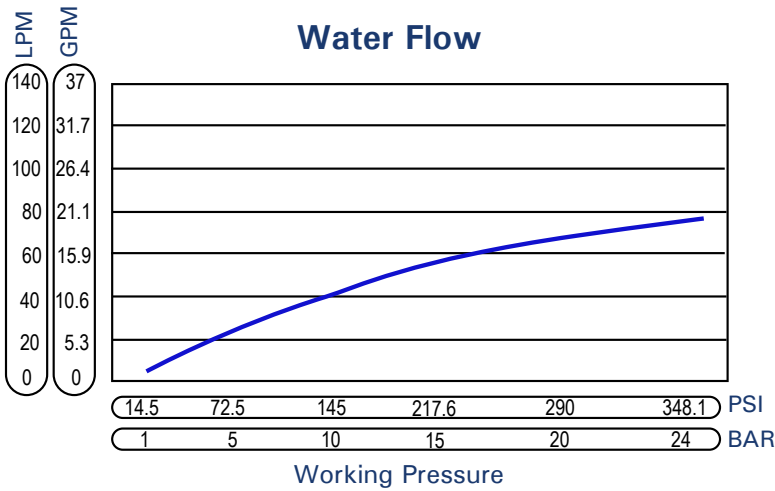

# SS WASHDOWN GUN

ADJUSTABLE SPRAY PATTERN NOZZLE

## DESIGN FEATURES

- Rated at 350 PSI (24 bar)
- Maximum working temperature of 200° F (95° C)
- Adjustable cone spray angle from 0° to 60°
- Weighs 2 lbs. (0.9 kg)
- Accepts 1/2" male NPT connections
- Positive shutoff
- SS body and handle

## FLOW RATE - PRESSURE (STRAIGHT NOZZLE)