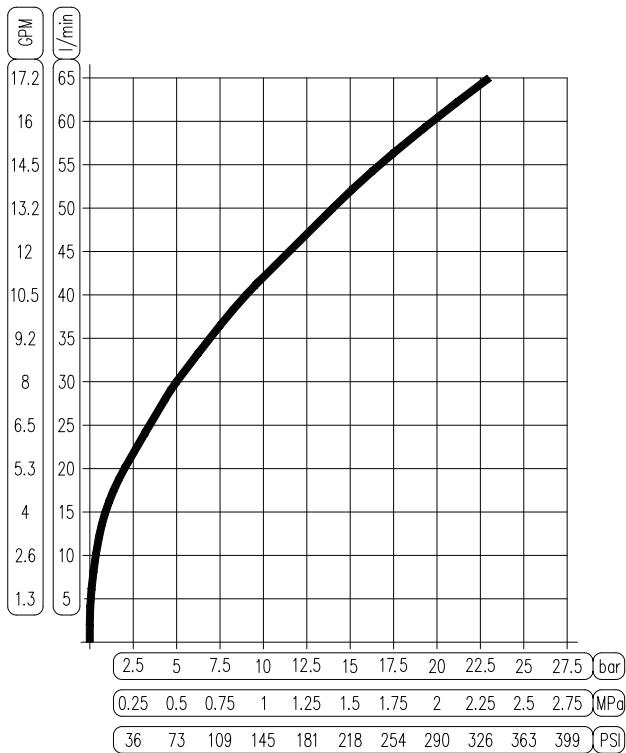

# SS WASHDOWN GUN

ADJUSTABLE SPRAY PATTERN NOZZLE

## DESIGN FEATURES

- Rated at 350 PSI (24 bar)
- Maximum working temperature of 194 °F (90 °C)
- Adjustable cone spray angle from 0° to 60°
- Weighs 2lbs. (0.9kg)
- Accepts 1/2" male NPT connections
- Positive shutoff
- SS body and handle

## FLOW RATE - PRESSURE (STRAIGHT NOZZLE)